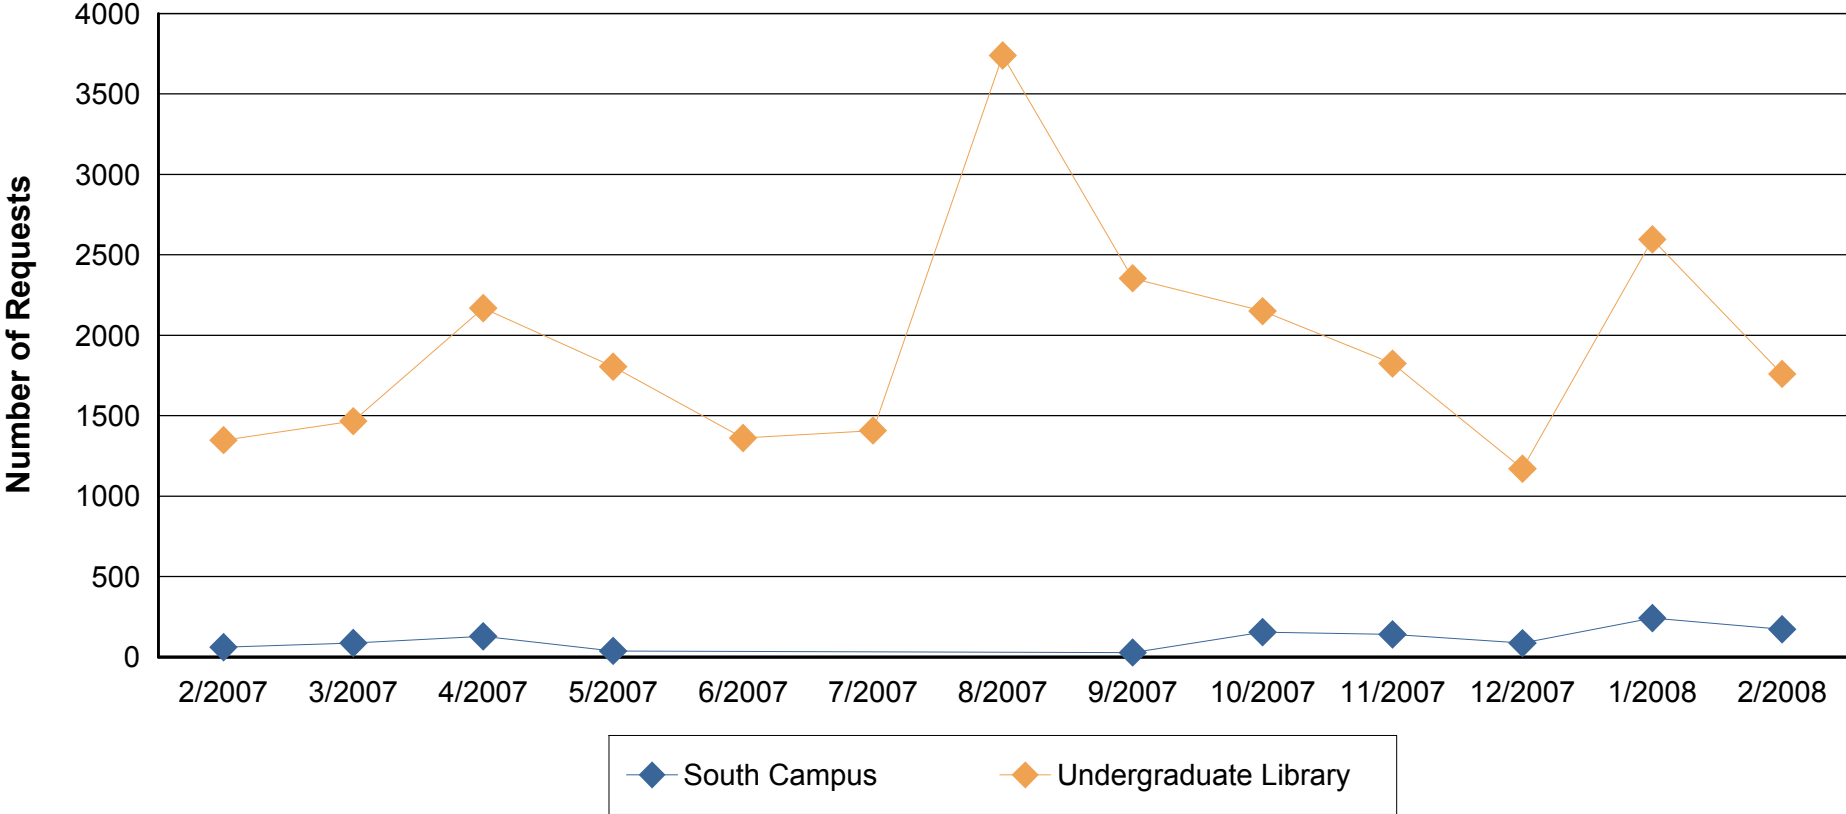

Walk-in Requests by Location by Month

	Feb-07	Mar-07	Apr-07	May-07	Jun-07	Jul-07	Aug-07	Sep-07	Oct-07	Nov-07	Dec-07	Jan-08	Feb-08	Total
Undergraduate Library	1,348	1,466	2,169	1,805	1,362	1,408	3,739	2,354	2,150	1,824	1,170	2,596	1,760	25,151
South Campus	61	87	129	38	0	0	0	28	155	140	86	242	173	1,139
Total	1,409	1,553	2,298	1,843	1,362	1,408	3,739	2,382	2,305	1,964	1,256	2,838	1,933	26,290